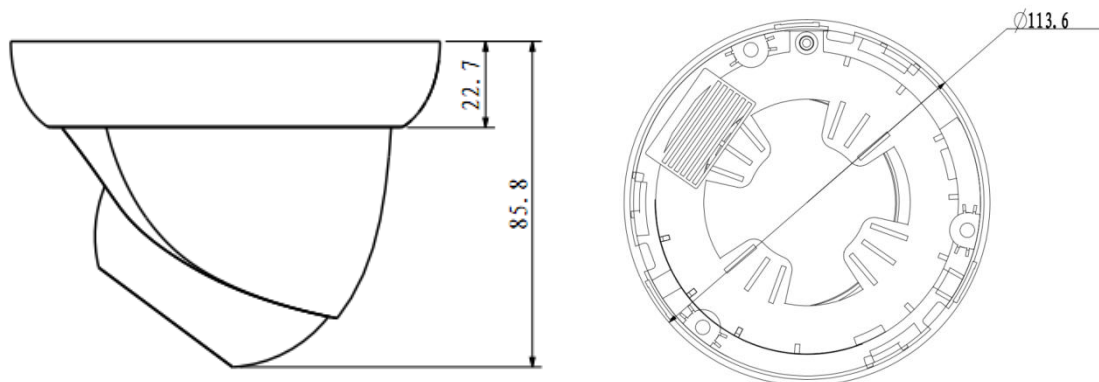

DH-IPC-HDW4100S

Smart Phone	iPhone, iPad, Android, Windows Phone
Auxiliary Interface	
Memory Slot	N/A
RS485	N/A
Alarm	N/A
PIR Sensor Range	N/A
General	
Power Supply	DC12V, PoE (802.3af)
Power Consumption	Max 4W
Working Environment	-20°C~+60°C, Less than 95% RH
Ingress Protection	IP66
Vandal Resistance	N/A
Dimensions	Φ114mm×86mm
Weight	0.29kg

Dimensions (mm)