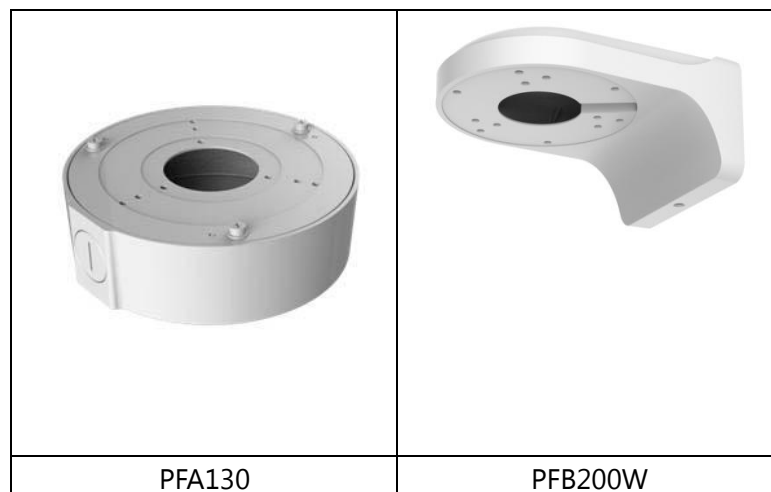

Accessory (optional)